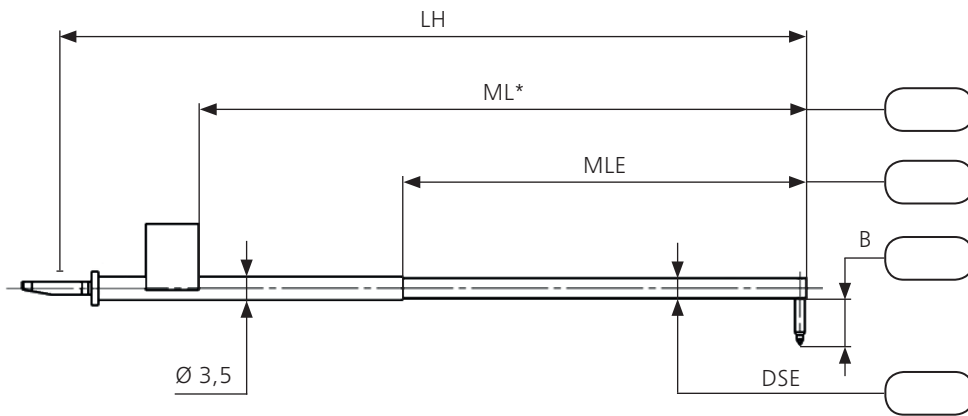

# Surfcom styli 2000 / 3000 / 5000 / inquiry

Surfcom styli with ThermoFit / carbon fibre shaft material

Quantity: \_\_\_\_\_

Stylus tip diamond	
55°/ 2µm	
60°/ 2µm	
40°/ 2µm	
60°/ 5µm	
90°/ 5µm	

Device type	
Surfcom 2000	
Surfcom 3000	
Surfcom 5000	

LH for S3000/5000	
50 mm	
100 mm	
125 mm	

LH for S2000	
65 mm	
135 mm	

\* Note: This is your desired deth of and not the actual position of the counterweight.

Company

Department

Name, First

Address

City / Zip